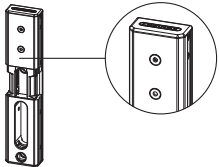

LOCINOX®

Let's make better fences together

MODULEC-SA: Emissa/Ruptura

Versions

EMISSA-(fail close)

RUPTURA-(fail open)

① Exploded view & dimensions

Package content

② Gate profile dimensions

A = 40 mm
1- 5/8"

A = 50 mm
2"

A = 60 mm
2- 3/8"

③ Left or right mounting

④ Mounting

⑤ Connecting

*Optional SlimStone keypad