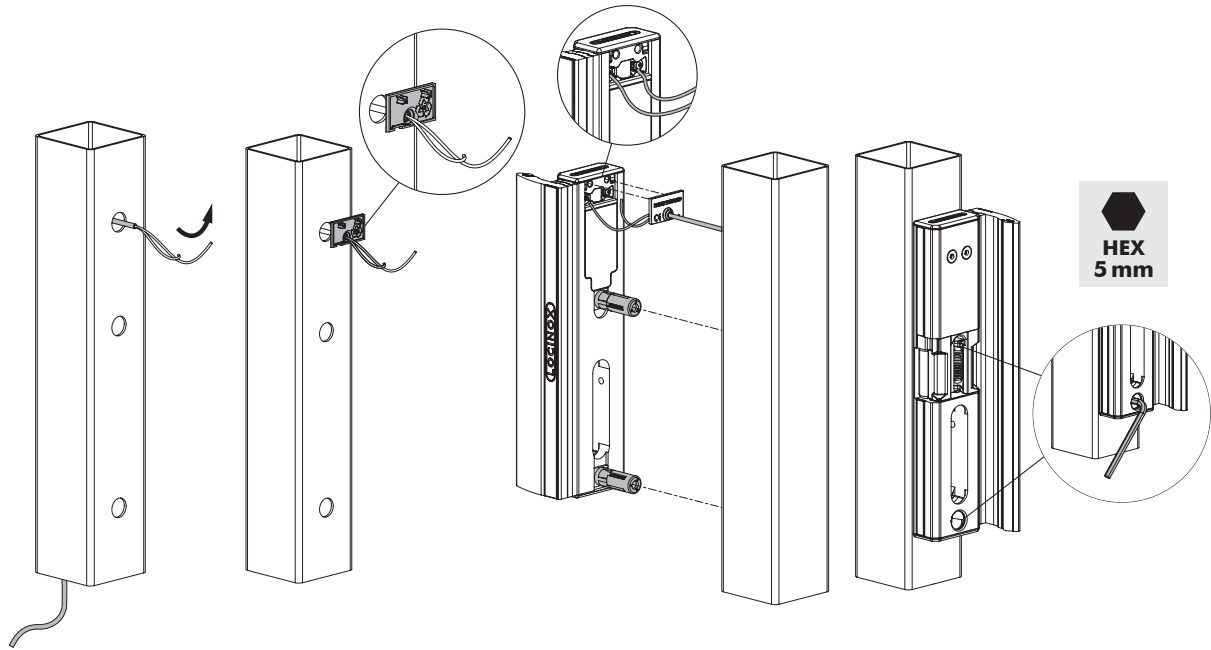

② Gate profile dimensions

A = 40 mm
1- 5/8"

A = 50 mm
2"

A = 60 mm
2- 3/8"

③ Left or right mounting

④ Mounting

⑤ Connecting

*Optional SlimStone keypad