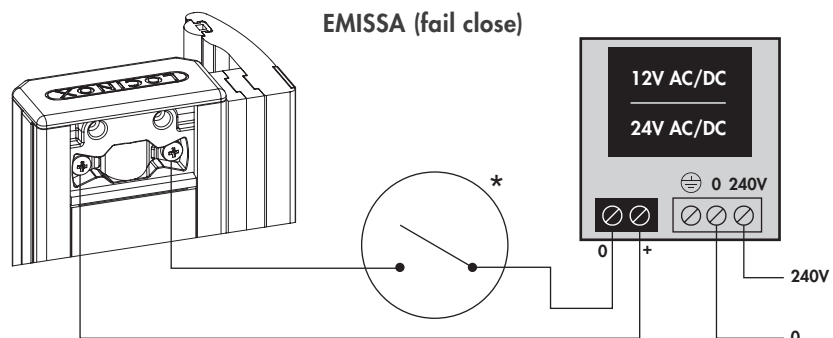

② Gate profile dimensions

A = 40 mm
1- 5/8"

A = 50 mm
2"

A = 60 mm
2- 3/8"

③ Left or right mounting

④ Mounting

⑤ Connecting

*Optional SlimStone keypad

Technical specifications

U: 12 V AC/DC
I: 1,25 A
U: 24 V AC/DC
I: 0,62 A
P: 15 W