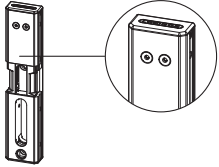

LOCINOX®

Let's make better fences together

MODULEC-SA: Emissa/Ruptura

Versions

EMISSA-(fail close)

RUPTURA-(fail open)

① Exploded view & dimensions

Package content

② Gate profile dimensions

A = 40 mm
1- 5/8"

A = 50 mm
2"

A = 60 mm
2- 3/8"

③ Left or right mounting

④ Mounting

⑤ Connecting

*Optional SlimStone keypad