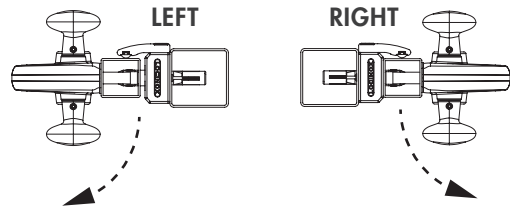

② Gate profile dimensions

A = 40 mm
1- 5/8"

A = 50 mm
2"

A = 60 mm
2- 3/8"

③ Left or right mounting

④ Mounting

⑤ Connecting

*Optional SlimStone keypad