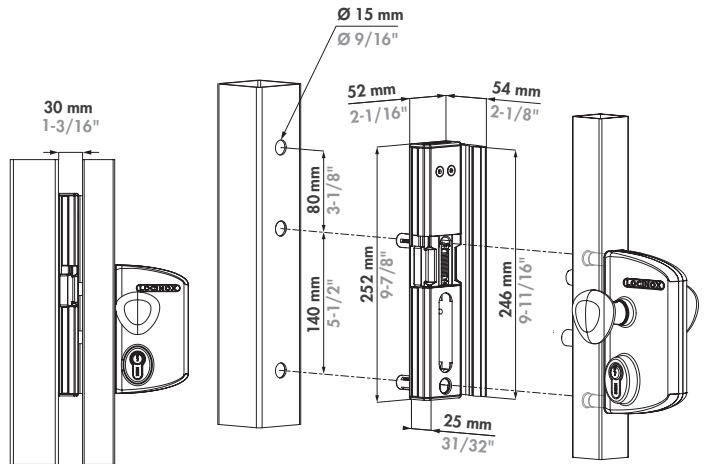

LOCINOX®

Let's make better fences together

MODULEC-SA: Emissa/Ruptura

Versions

EMISSA-(fail close)

RUPTURA-(fail open)

① Exploded view & dimensions

Package content

② Gate profile dimensions

A = 40 mm
1- 5/8"

A = 50 mm
2"

A = 60 mm
2- 3/8"

③ Left or right mounting

④ Mounting

⑤ Connecting

*Optional SlimStone keypad

Technical specifications

U: 12 V AC/DC
I: 1,25 A
U: 24 V AC/DC
I: 0,62 A
P: 15 W