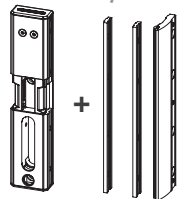

② Gate profile dimensions

A = 40 mm
1- 5/8"

A = 50 mm
2"

A = 60 mm
2- 3/8"

③ Left or right mounting

④ Mounting

⑤ Connecting

*Optional SlimStone keypad