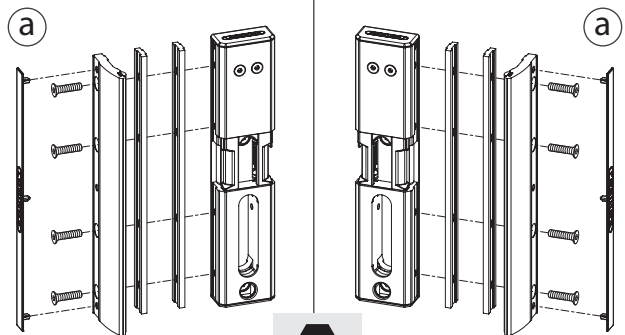

② Gate profile dimensions

A = 40 mm
1- 5/8"

A = 50 mm
2"

A = 60 mm
2- 3/8"

③ Left or right mounting

④ Mounting

⑤ Connecting

*Optional SlimStone keypad