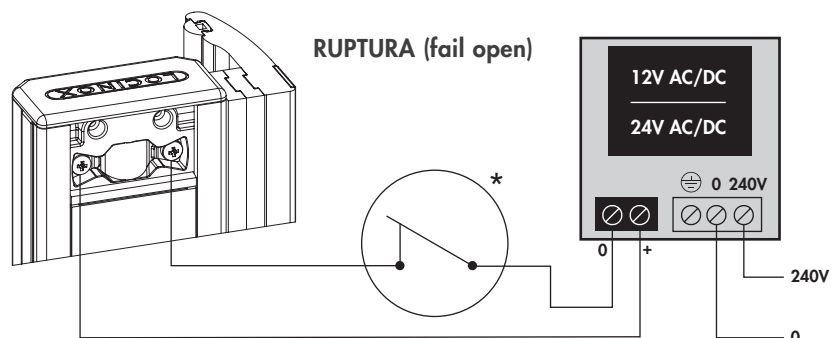

② Gate profile dimensions

A = 40 mm
1- 5/8"

A = 50 mm
2"

A = 60 mm
2- 3/8"

③ Left or right mounting

④ Mounting

⑤ Connecting

*Optional SlimStone keypad

Technical specifications

U: 12 V AC/DC
I: 1,25 A
U: 24 V AC/DC
I: 0,62 A
P: 15 W