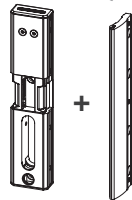

LOCINOX®

Let's make better fences together

MODULEC-SA: Emissa/Ruptura

Versions

EMISSA-(fail close)

RUPTURA-(fail open)

① Exploded view & dimensions

Package content

② Gate profile dimensions

A = 40 mm
1- 5/8"

A = 50 mm
2"

A = 60 mm
2- 3/8"

③ Left or right mounting

④ Mounting

⑤ Connecting

*Optional SlimStone keypad