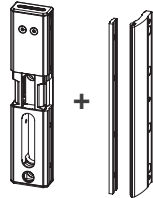

LOCINOX®

Let's make better fences together

MODULEC-SA: Emissa/Ruptura

Versions

EMISSA-(fail close)

RUPTURA-(fail open)

① Exploded view & dimensions

Package content

② Gate profile dimensions

A = 40 mm
1- 5/8"

A = 50 mm
2"

A = 60 mm
2- 3/8"

③ Left or right mounting

④ Mounting

⑤ Connecting

*Optional SlimStone keypad