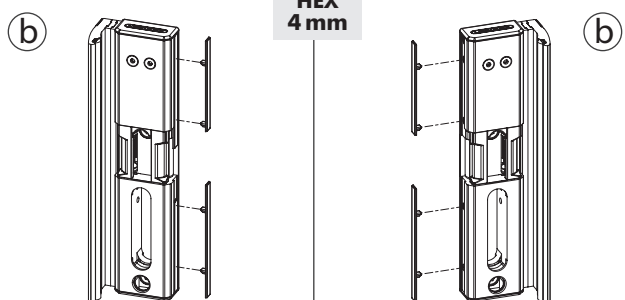

② Gate profile dimensions

A = 40 mm
1- 5/8"

A = 50 mm
2"

A = 60 mm
2- 3/8"

③ Left or right mounting

④ Mounting

⑤ Connecting

*Optional SlimStone keypad