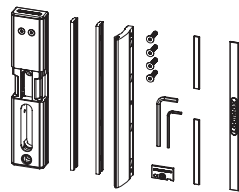

LOCINOX®

Let's make better fences together

MODULEC-SA: Emissa/Ruptura

Versions

EMISSA-(fail close)

RUPTURA-(fail open)

① Exploded view & dimensions

Package content

② Gate profile dimensions

A = 40 mm
1- 5/8"

A = 50 mm
2"

A = 60 mm
2- 3/8"

③ Left or right mounting

④ Mounting

⑤ Connecting

*Optional SlimStone keypad